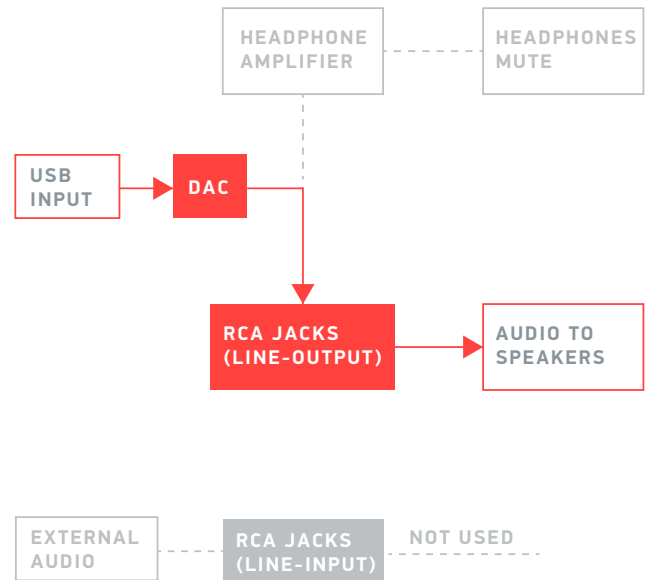

# LINE-IN + AUTO LINE-OUT FUNCTIONALITY

Feature available on customized Elements only! Refer to your order for available features.

## RCA INPUTS DISCONNECTED

## RCA INPUTS CONNECTED

### ELEMENT TURNED OFF

This configuration adds a second set of RCA jacks to the Element, allowing you to listen via USB audio or from an external audio player. Audio passes to the line-output jacks when the Element is off and toggles instantly to your headphones when the Element is powered on.