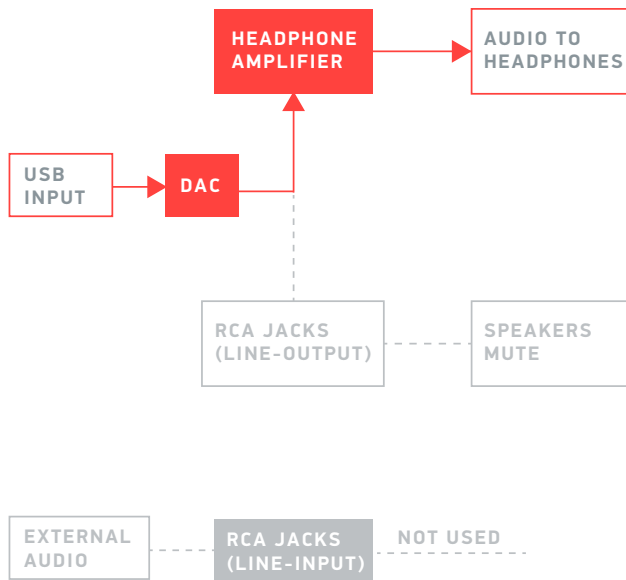

LINE-IN + AUTO LINE-OUT FUNCTIONALITY

Feature available on customized Elements only! Refer to your order for available features.

RCA INPUTS DISCONNECTED

ELEMENT TURNED ON