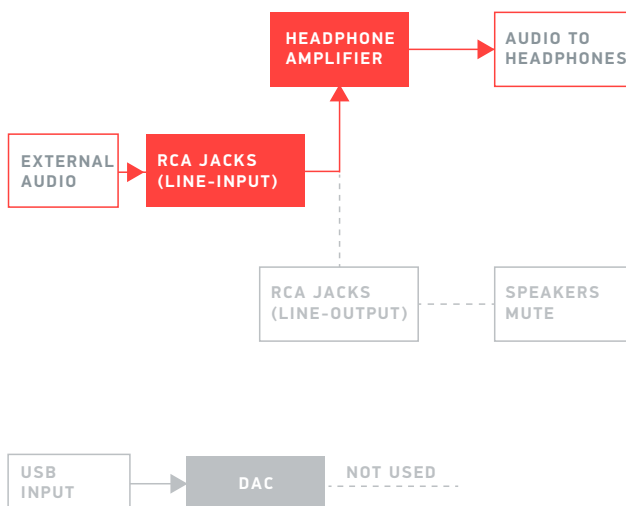

## RCA INPUTS DISCONNECTED

### ELEMENT TURNED ON

## RCA INPUTS CONNECTED

### ELEMENT TURNED OFF

This configuration adds a second set of RCA jacks to the Element, allowing you to listen via USB audio or from an external audio player. Audio passes to the line-output jacks when the Element is off and toggles instantly to your headphones when the Element is powered on.