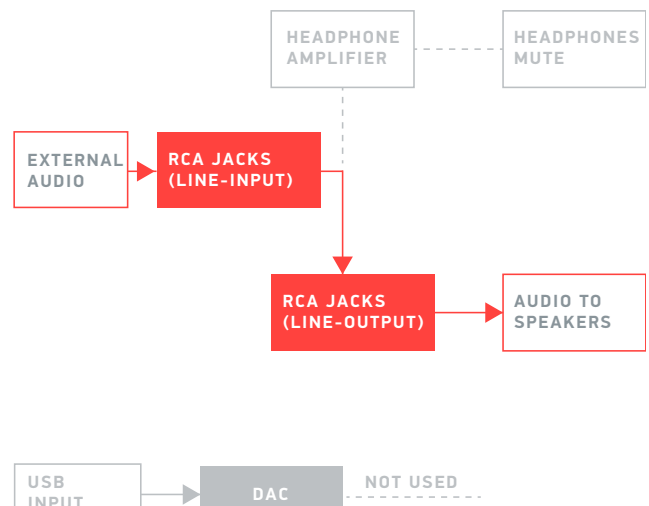

### ELEMENT TURNED ON

### ELEMENT TURNED OFF

## RCA INPUTS CONNECTED

### ELEMENT TURNED OFF

This configuration adds a second set of RCA jacks to the Element, allowing you to listen via USB audio or from an external audio player. Audio passes to the line-output jacks when the Element is off and toggles instantly to your headphones when the Element is powered on.