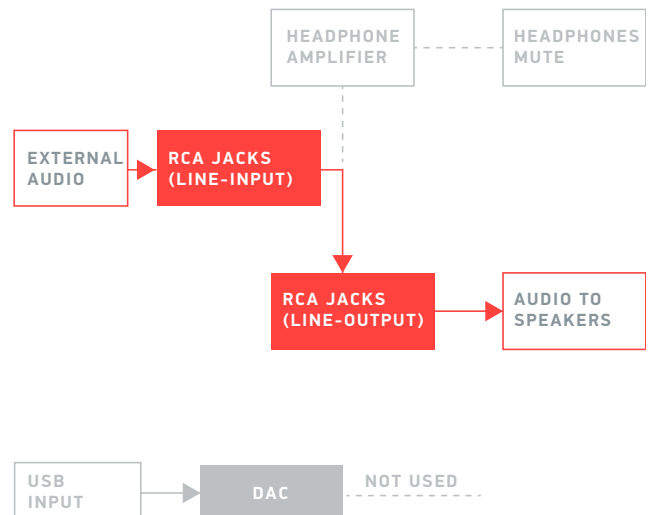

ELEMENT TURNED ON

ELEMENT TURNED OFF

RCA INPUTS CONNECTED

ELEMENT TURNED ON

ELEMENT TURNED OFF

Element's RCA outputs are true Line Outputs. The Headphone Amplifier's knob adjusts the headphone output. DAC line-level output may be adjusted at your PC, or at your receiving amplifier or speakers.