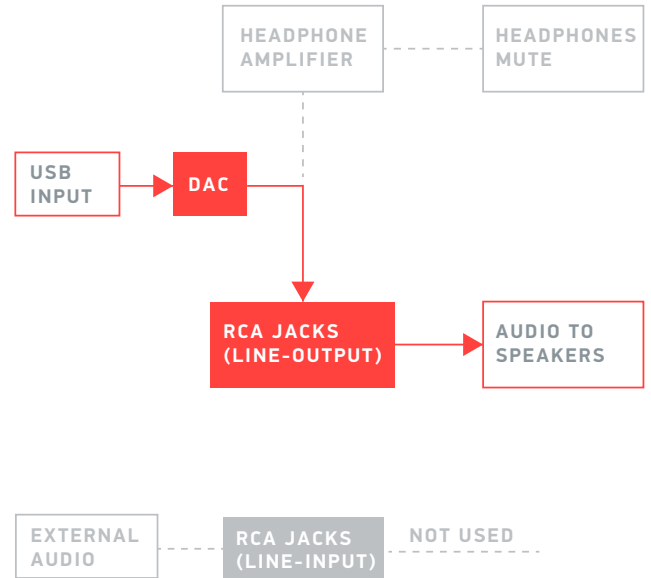

ELEMENT V1.53 CONNECTIVITY

Elements built prior to v1.53 (January 2017) may be manufactured without input or output functionality. Please refer to your specific order for more information.

RCA INPUTS DISCONNECTED

ELEMENT TURNED ON

ELEMENT TURNED OFF

RCA INPUTS CONNECTED

ELEMENT TURNED ON

ELEMENT TURNED OFF

Element's RCA outputs are true Line Outputs. The Headphone Amplifier's knob adjusts the headphone output. DAC line-level output may be adjusted at your PC, or at your receiving amplifier or speakers.