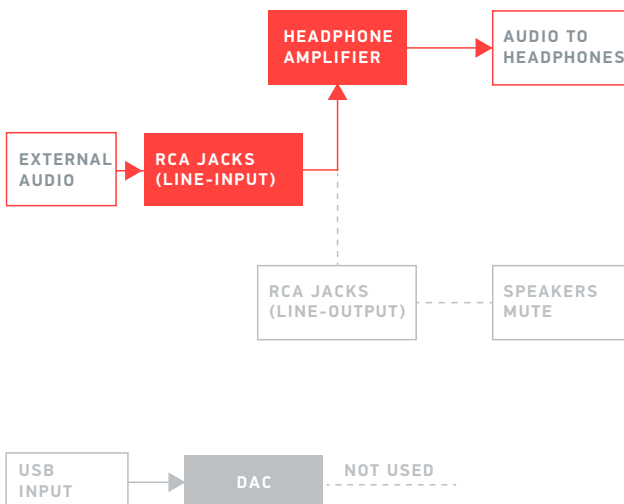

ELEMENT TURNED ON

ELEMENT TURNED OFF

RCA INPUTS CONNECTED

ELEMENT TURNED ON

ELEMENT TURNED OFF

Element's RCA outputs are true Line Outputs. The Headphone Amplifier's knob adjusts the headphone output. DAC line-level output may be adjusted at your PC, or at your receiving amplifier or speakers.