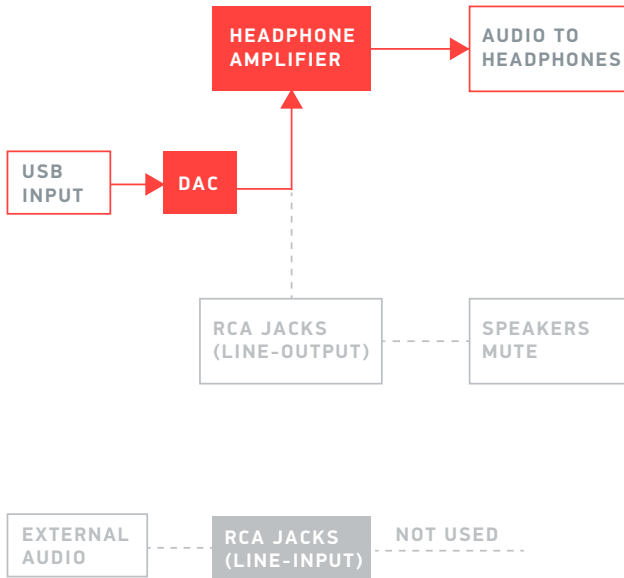

ELEMENT V1.53 CONNECTIVITY

Elements built prior to v1.53 (January 2017) may be manufactured without input or output functionality. Please refer to your specific order for more information.

RCA INPUTS DISCONNECTED

ELEMENT TURNED ON

ELEMENT TURNED OFF

RCA INPUTS CONNECTED

ELEMENT TURNED ON

ELEMENT TURNED OFF

Element's RCA outputs are true Line Outputs. The Headphone Amplifier's knob adjusts the headphone output. DAC line-level output may be adjusted at your PC, or at your receiving amplifier or speakers.